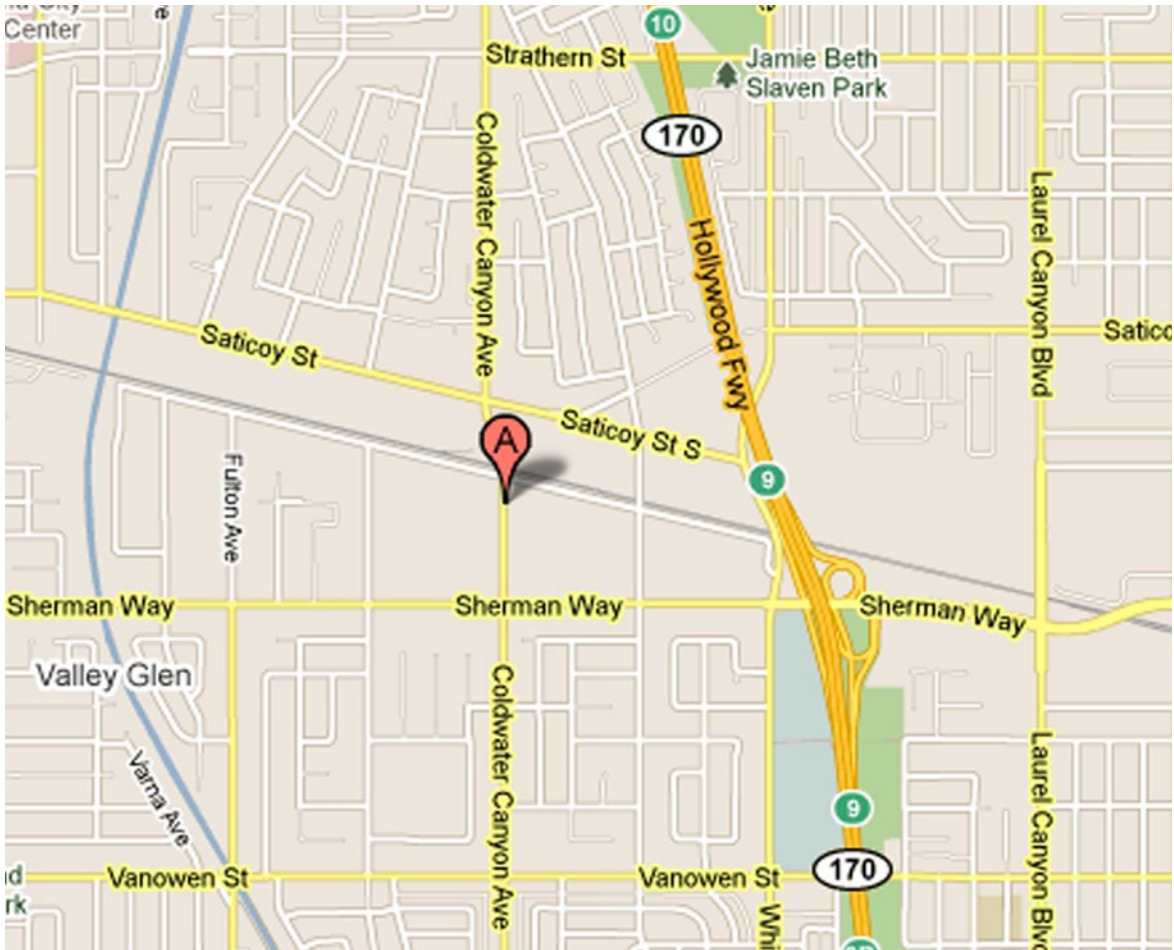

EASTERN COSTUME

FROM CULVER CITY:

1. Head northwest on Duquesne Ave toward Culver Blvd 33 ft
2. Take the 1st right onto Culver Blvd 0.5 mi
3. Turn right onto Venice Blvd 0.1 mi
4. Take the 1st left onto S Robertson Blvd 0.1 mi
5. Take the Santa Monica Freeway/Interstate 10 W ramp 0.3 mi
6. Merge onto I-10 W 2.0 mi
7. Take exit 3A to merge onto I-405 N toward Sacramento 12.8 mi
8. Take exit 66A for Sherman Way E 0.2 mi
9. Turn right onto Sherman Way 3.4 mi
10. Turn left onto Coldwater Canyon Ave Destination will be on the left 374 ft