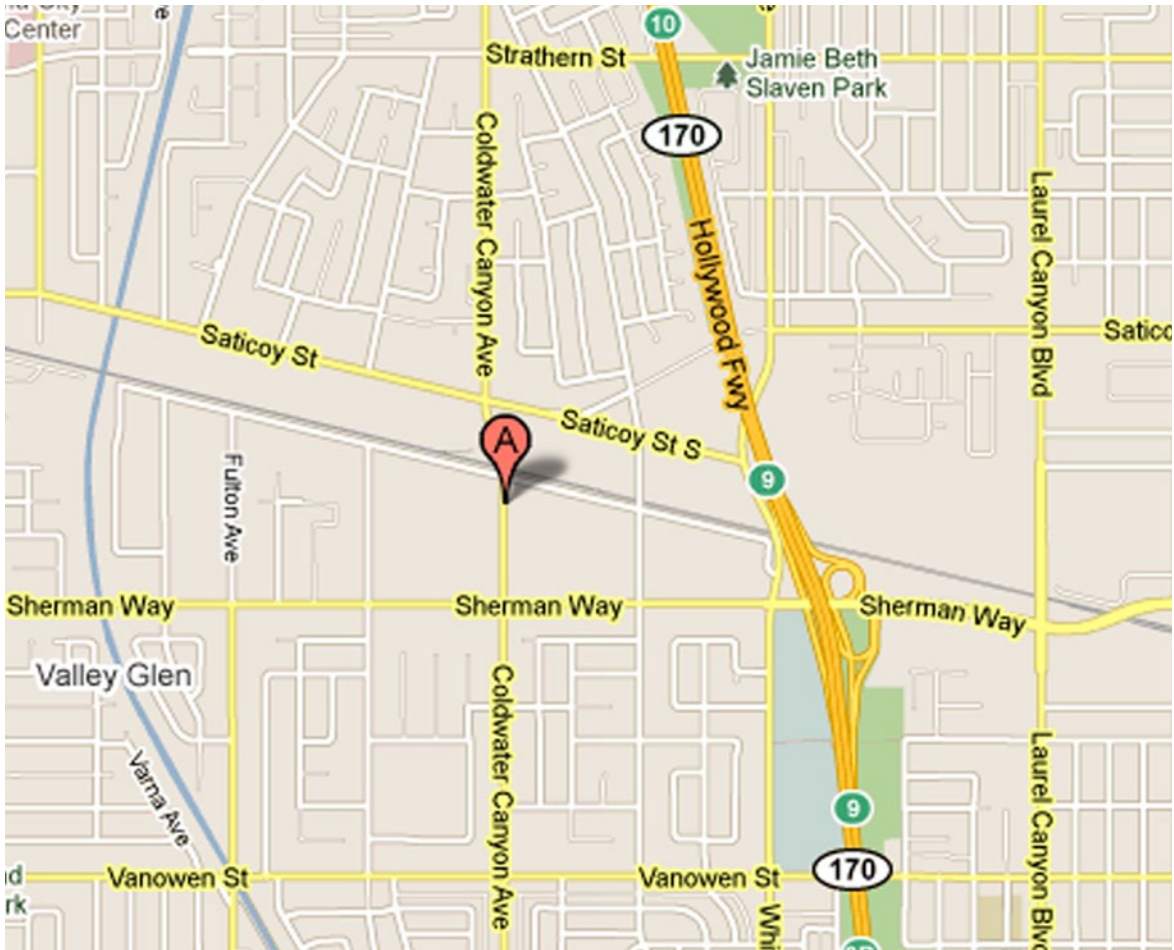

EASTERN COSTUME

FROM VENTURA:

1. Head north toward Telegraph Rd 417 ft
2. Take the 1st left onto Telegraph Rd 1.1 mi
3. Turn left onto S Mills Rd 0.6 mi
4. Take the 3rd left onto E Main St 0.9 mi
5. Merge onto US-101 S via the ramp to Los Angeles 50.0 mi
6. Take exit 15 for Coldwater Canyon Ave 0.2 mi
7. Turn left onto Coldwater Canyon Ave Destination will be on the left