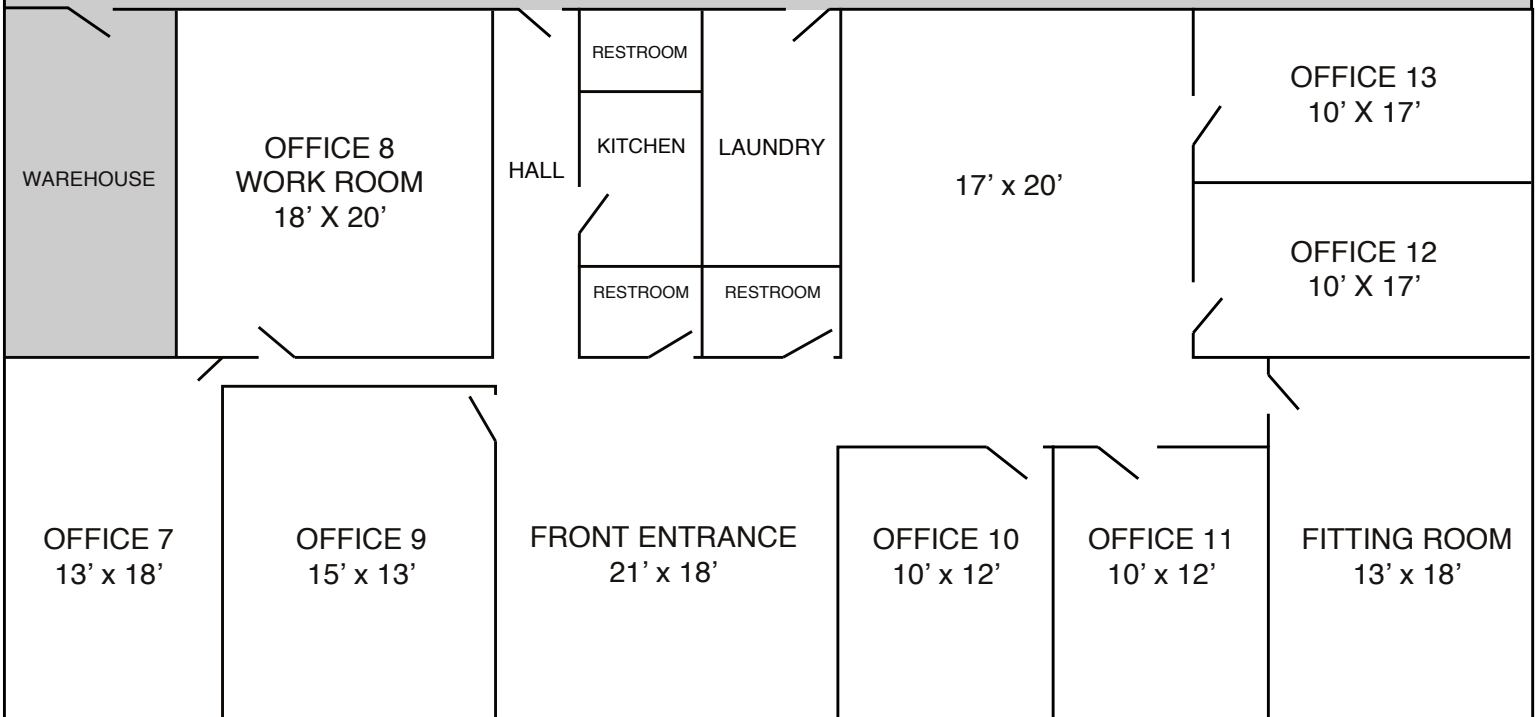

WAREHOUSE ENTRANCE

LOADING DOCK

CIVILIAN WAREHOUSE

CAGE 10' x 40'
CAGE 1 10' x 40'
CAGE 2 10' x 40'
CAGE 3 10' x 40'
CAGE 4 10' x 40'
CAGE 5 10' x 40'
CAGE 6 10' x 40'

-  ENTRANCE
-  DOORWAY
-  WAREHOUSE

COLDWATER CANYON RD.