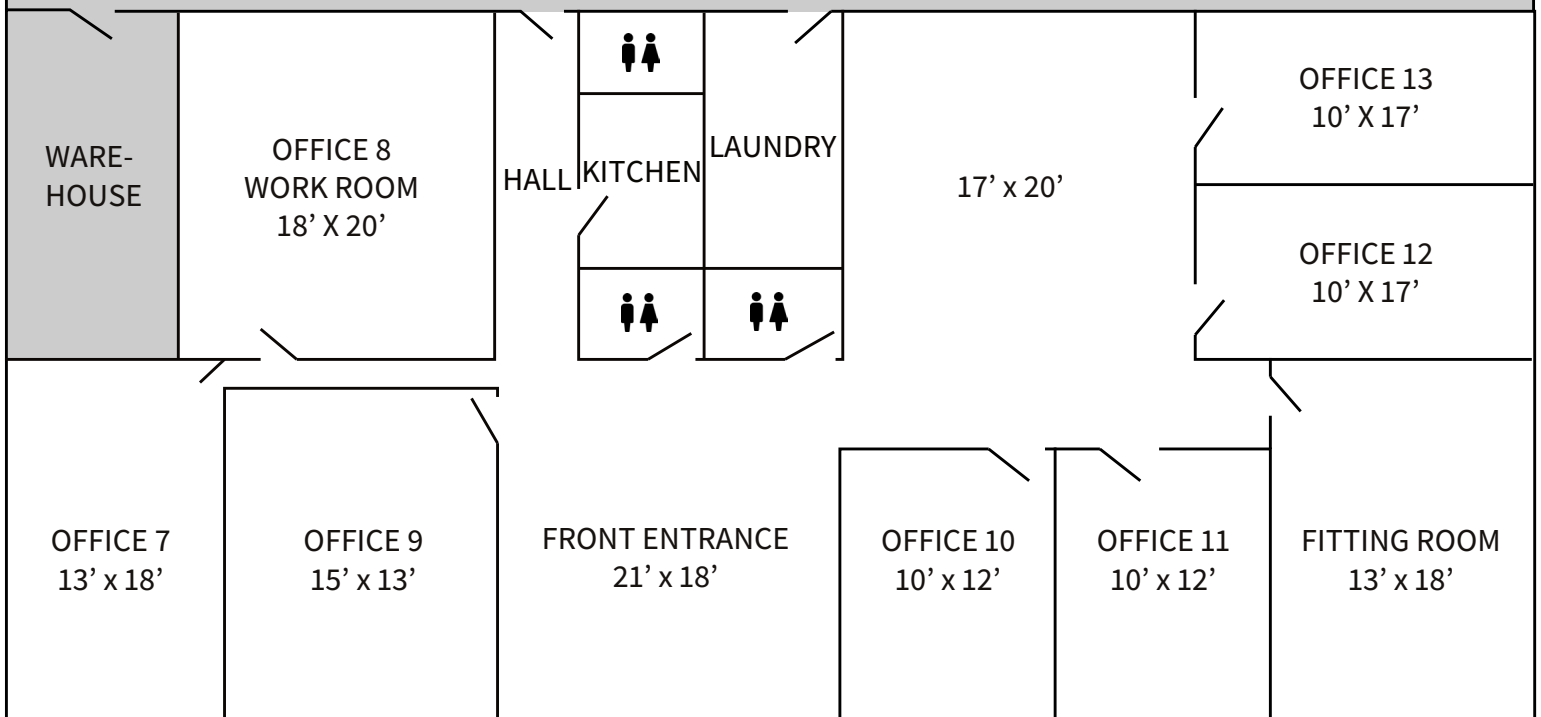

WAREHOUSE ENTRANCE

LOADING DOCK

CIVILIAN WAREHOUSE

CAGE 10' x 40'
CAGE 1 10' x 40'
CAGE 2 10' x 40'
CAGE 3 10' x 40'
CAGE 4 10' x 40'
CAGE 5 10' x 40'
CAGE 6 10' x 40'

-  ENTRANCE
-  DOORWAY
-  WAREHOUSE
-  RESTROOM